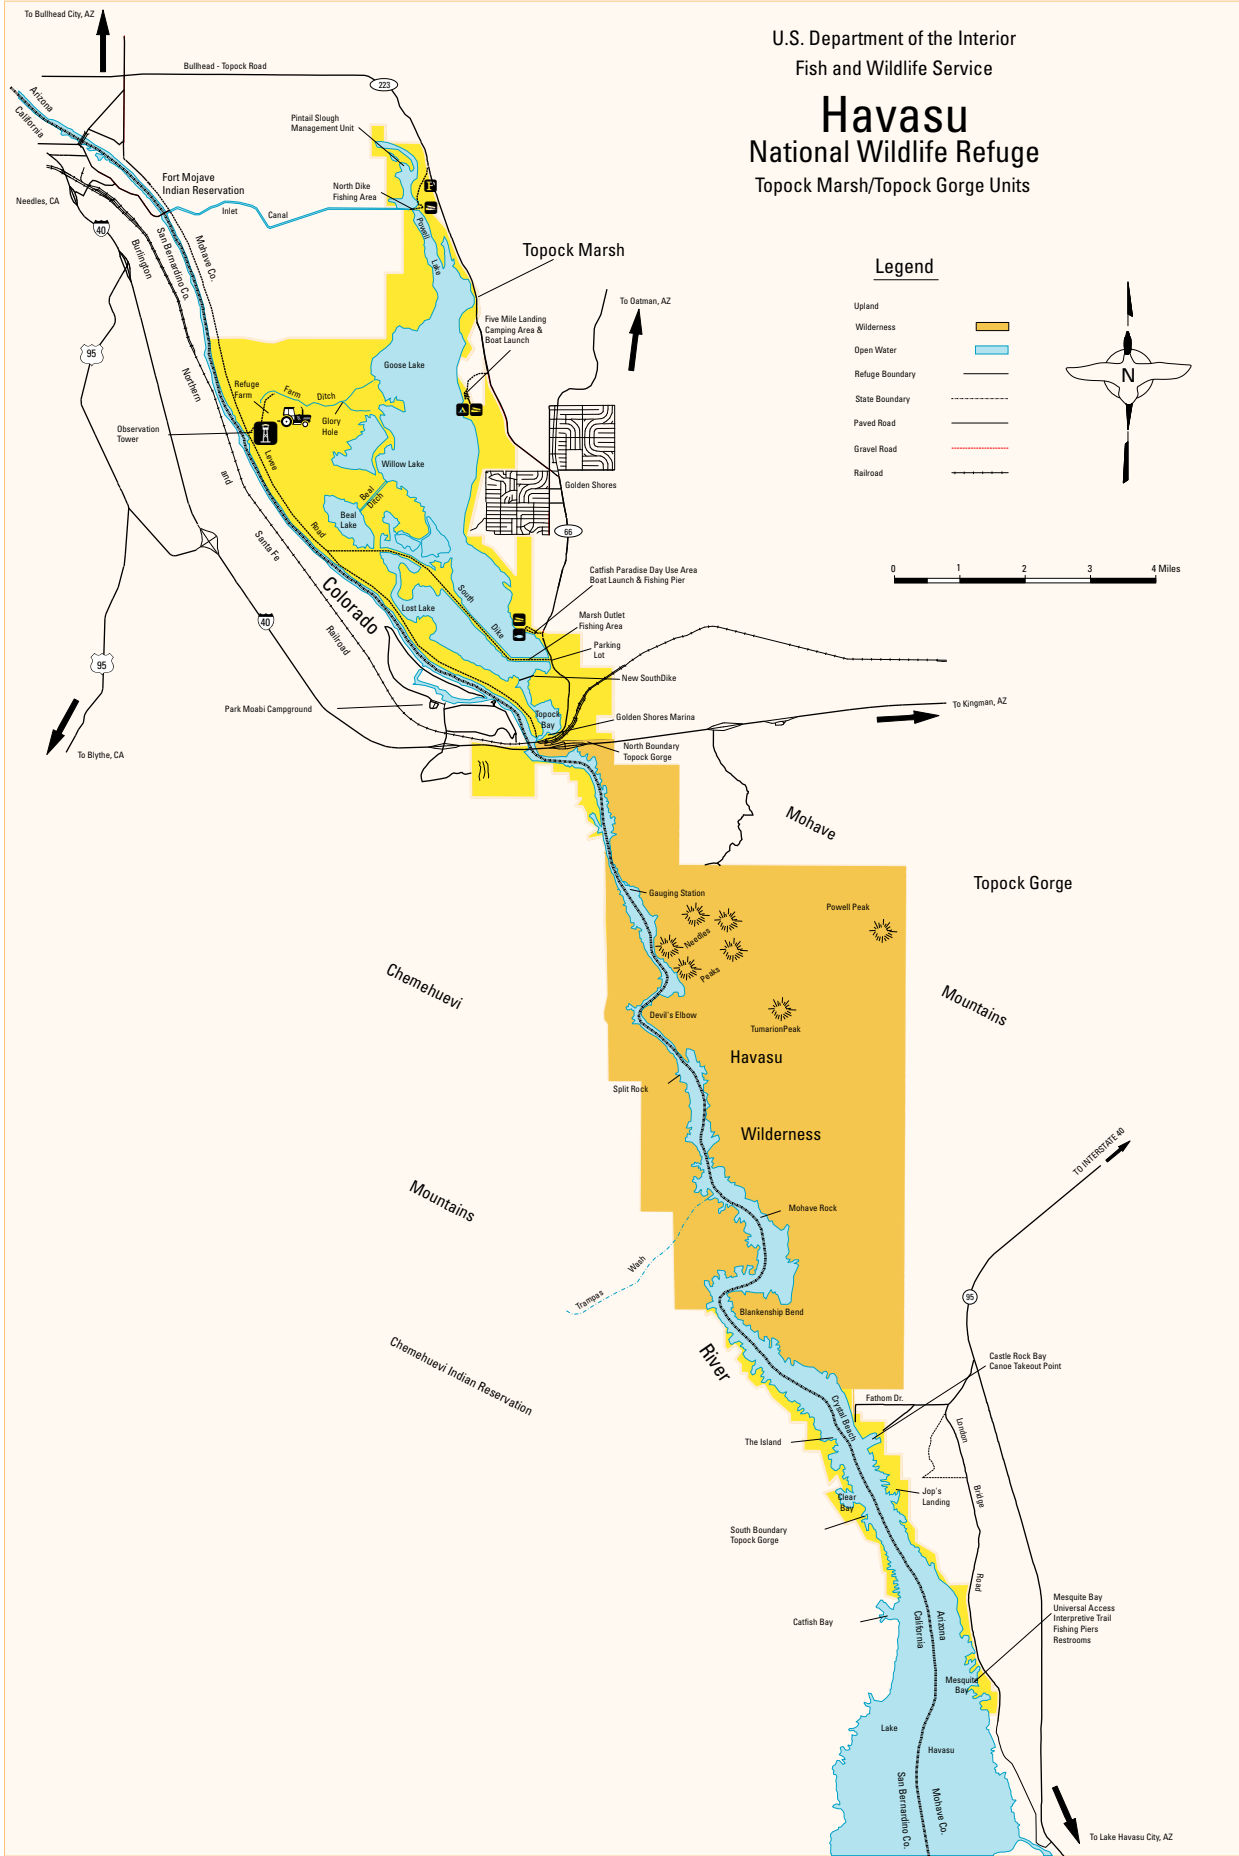

U.S. Department of the Interior  
 Fish and Wildlife Service  
**Havasu**  
 National Wildlife Refuge  
 Topock Marsh/Topock Gorge Units

**Legend**

- Upland
- Wilderness
- Open Water
- Refuge Boundary
- State Boundary
- Paved Road
- Gravel Road
- Railroad

0 1 2 3 4 Miles