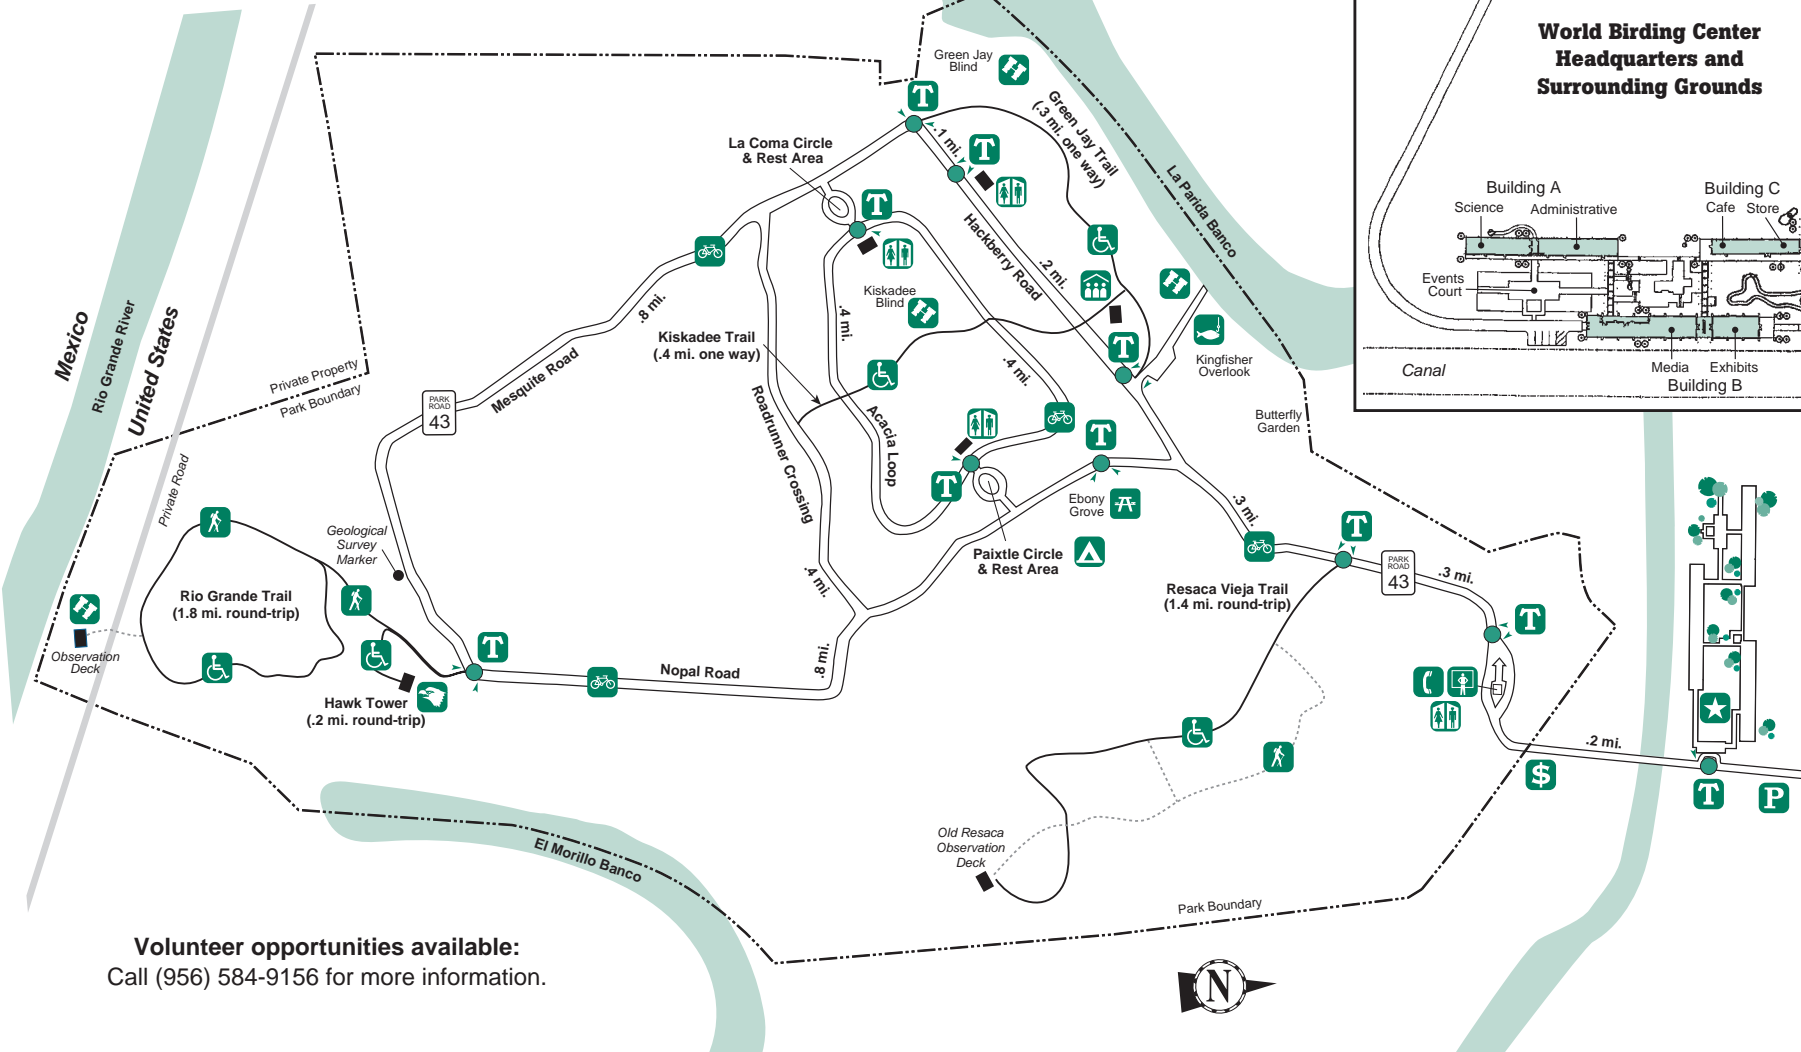

World Birding Center Bentsen-Rio Grande Valley State Park

WORLD BIRDING CENTER
 Events and News
www.worldbirdingcenter.org

Park Reservations
(512) 389-8900
www.tpwd.state.tx.us

Legend:

- WBC Headquarters
- Park Store
- Coffee Bar
- Exhibit/Interpretive Center
- Multi-Media Room
- Rest Rooms
- Parking
- Tram Stop
- Interpretive Center
- Pay Phone
- Rest Rooms
- Open Group Shelter
- Fishing
- Picnic Tables
- Primitive Camping
- Wheelchair Accessible
- Hiking Trail
- Biking Trail
- Observation Blind
- Hawk Tower
- After Hours Pay Station

2800 S. Bentsen Palm Drive
 Mission, TX 78572-4848
 (956) 585-1107

Volunteer opportunities available:
 Call (956) 584-9156 for more information.