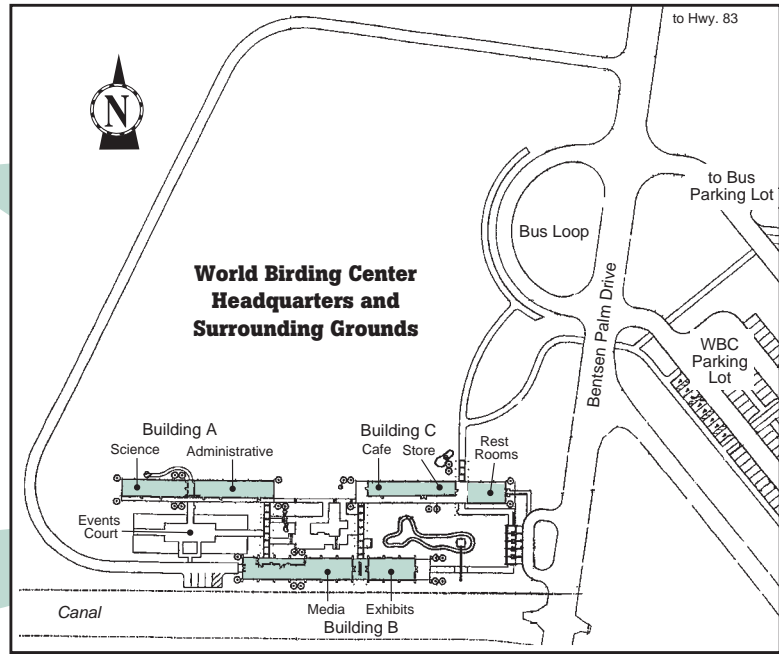

World Birding Center Bentsen-Rio Grande Valley State Park

WORLD BIRDING CENTER
 Events and News
www.worldbirdingcenter.org

Park Reservations
(512) 389-8900
www.tpwd.state.tx.us

Legend:

- WBC Headquarters
- Park Store
- Coffee Bar
- Exhibit/Interpretive Center
- Multi-Media Room
- Rest Rooms
- Parking
- Tram Stop
- Interpretive Center
- Pay Phone
- Rest Rooms
- Open Group Shelter
- Fishing
- Picnic Tables
- Primitive Camping
- Wheelchair Accessible
- Hiking Trail
- Biking Trail
- Observation Blind
- Hawk Tower
- After Hours Pay Station