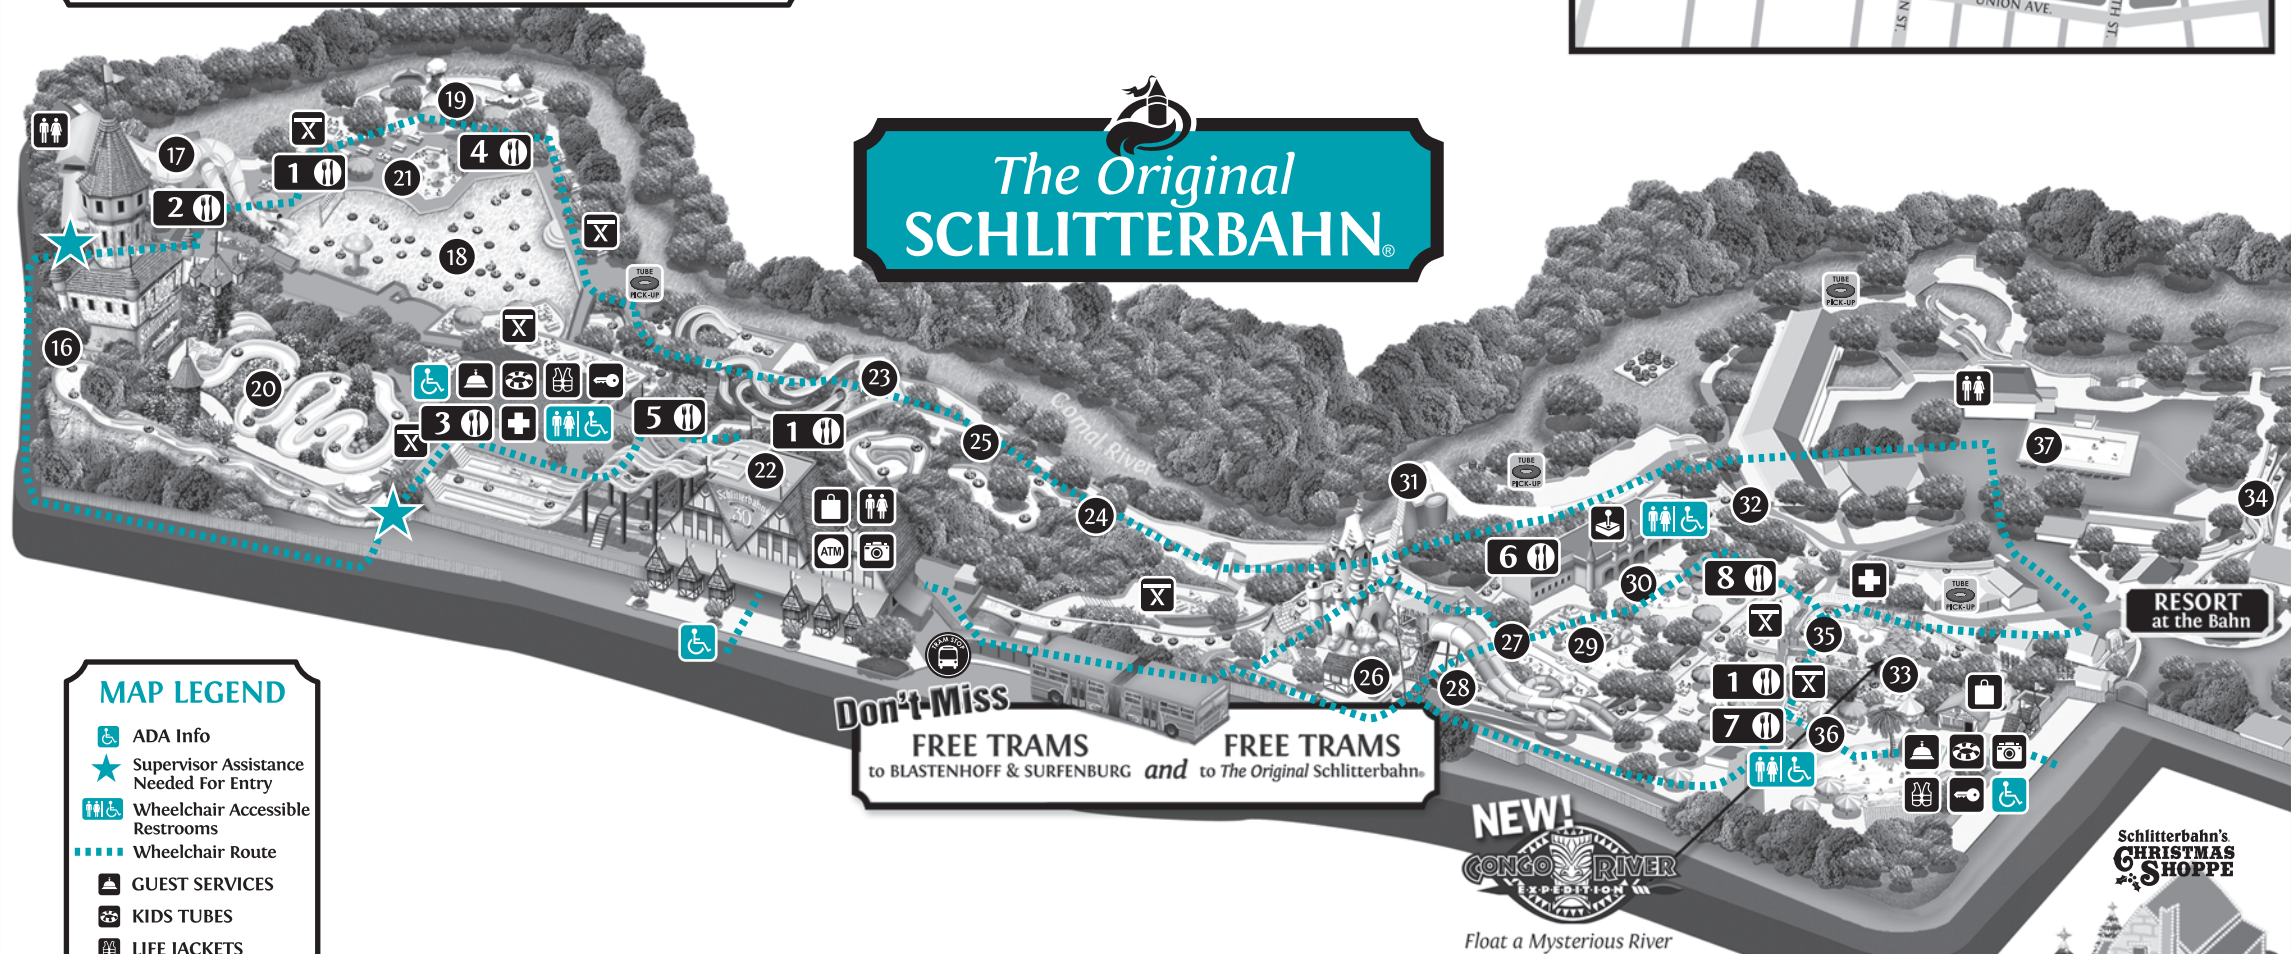

TRANSPORTATION BETWEEN AREAS

Trams and buses run between the Original Schlitterbahn entrance and the Surfenburg Entrance continuously. One tram is equipped with a wheelchair lift to transport guests between the Original Schlitterbahn and Blastenhoff/ Surfenburg sections of the park. Wait in the tram boarding area for the vehicle to arrive.

The Original SCHLITTERBAHN®

MAP LEGEND

- ♿ ADA Info
- ★ Supervisor Assistance Needed For Entry
- ♿ Wheelchair Accessible Restrooms
- ⋯ Wheelchair Route
- 👤 GUEST SERVICES
- 👶 KIDS TUBES
- 👕 LIFE JACKETS
- 🏠 LOCKERS
- 🏥 FIRST AID
- 🚏 TRAM STOP
- 🚻 RESTROOMS
- 🏪 ATM
- 🛍️ GIFT SHOP
- 📷 PHOTO HAUS
- 🅅 PARKING
- 🍴 PICNIC TABLES
- 🚰 TUBE PICK-UP

Flip over to view the other sections of Schlitterbahn. New Braunfels