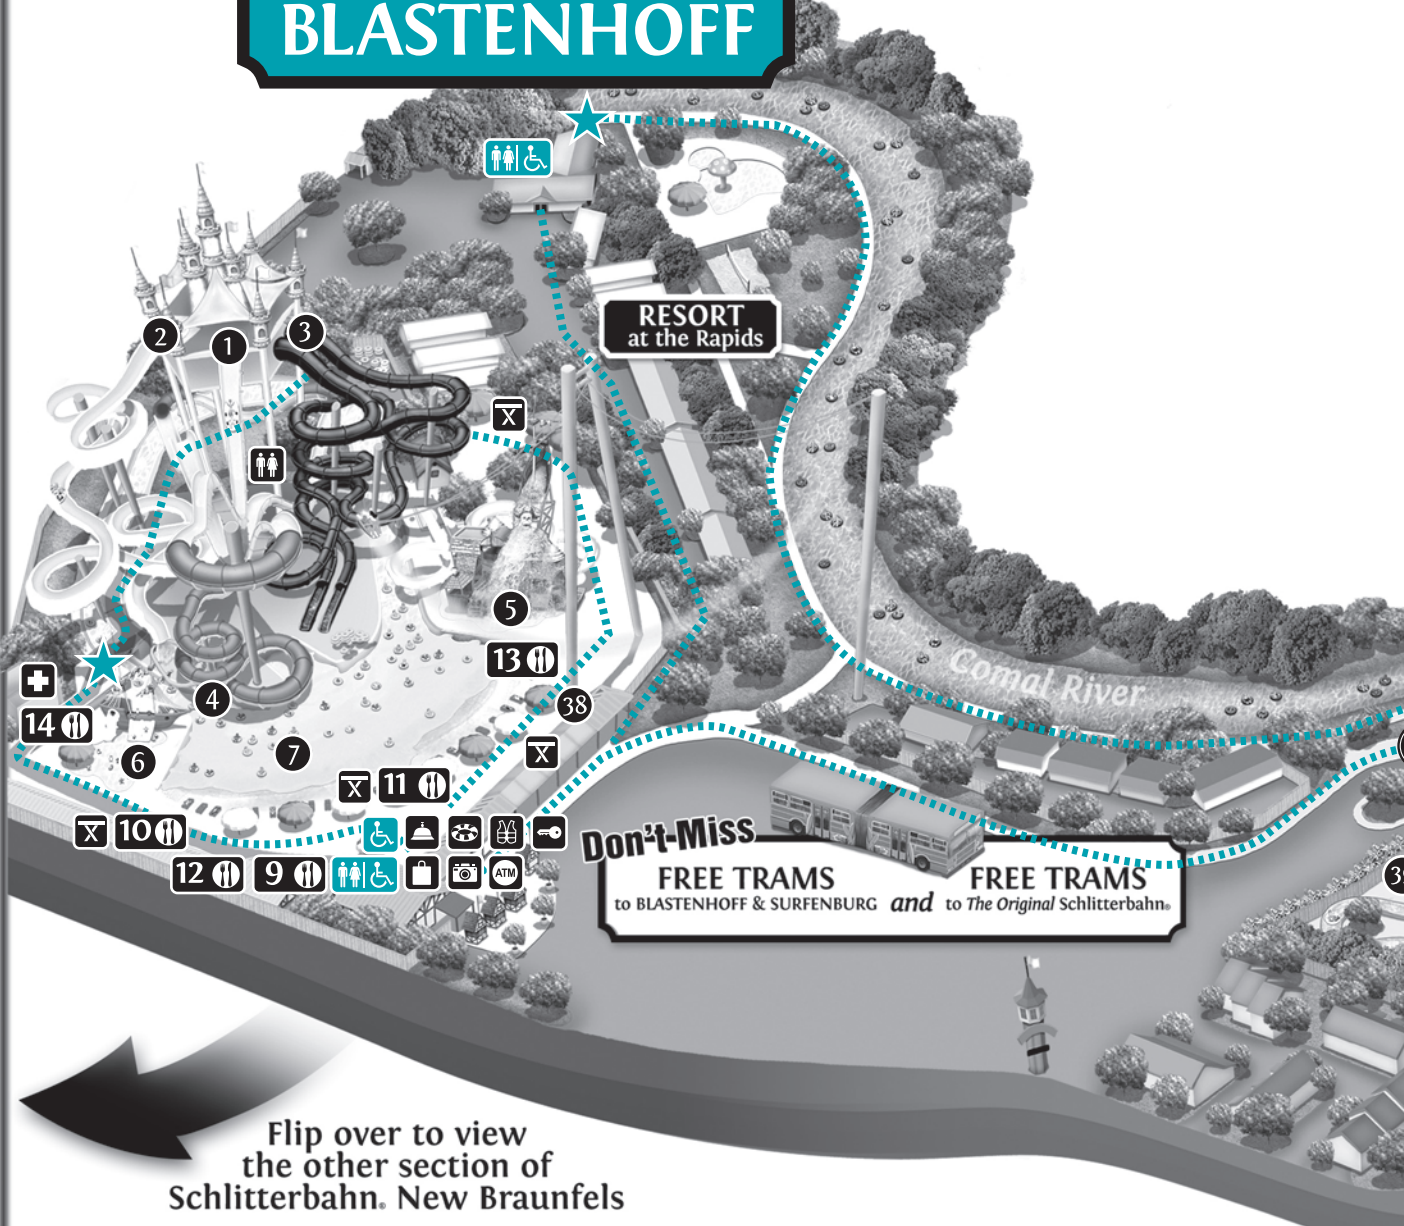

BLASTENHOFF