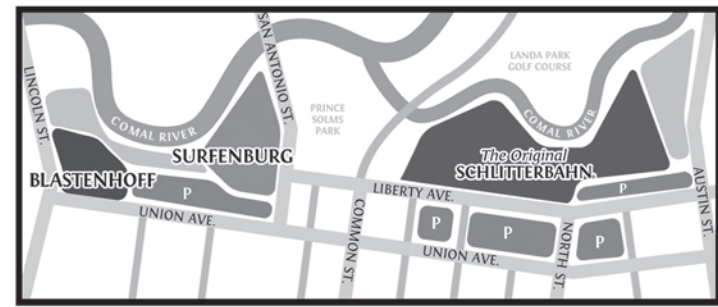

Don't-Miss FREE TRAMS
to BLASTENHOFF & SURFENBURG and to The Original Schlitterbahn®

Flip over to view the other section of Schlitterbahn. New Braunfels

AERIAL VIEW

Schlitterbahn is divided into 3 sections: BLASTENHOFF, SURFENBURG, & The Original SCHLITTERBAHN. This map gives you a bird's eye view of the whole park.

The Original SCHLITTERBAHN®

MAP LEGEND

- ♿ ADA Info
- ★ Supervisor Assistance Needed For Entry
- ♿ Wheelchair Accessible Restrooms
- ⋯ Wheelchair Route
- 👤 GUEST SERVICES
- 👶 KIDS TUBES
- 👕 LIFE JACKETS
- 🏠 LOCKERS
- 🏥 FIRST AID
- 🚏 TRAM STOP
- 🚻 RESTROOMS
- 🏪 ATM
- 🛍️ GIFT SHOP
- 📷 PHOTO HAUS
- 🅅 PARKING
- 🍴 PICNIC TABLES
- 🚰 TUBE PICK-UP

Flip over to view the other sections of Schlitterbahn. New Braunfels